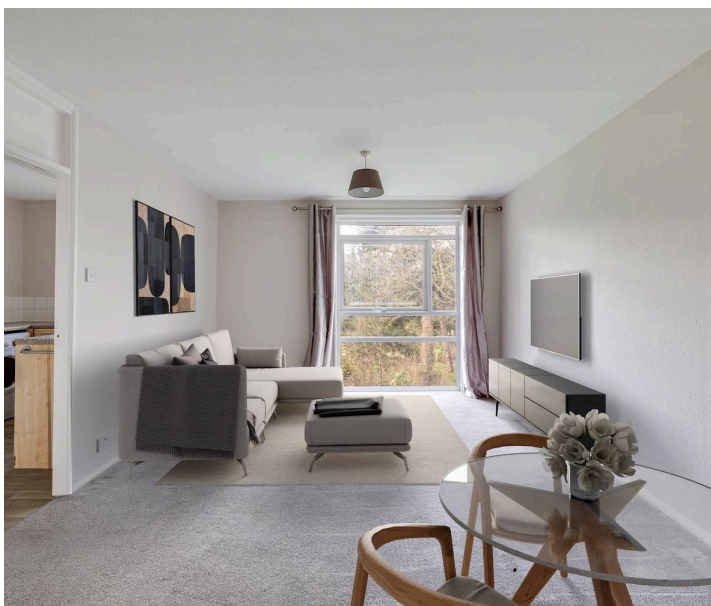

## 29 Powells Orchard

Handbridge, Chester

Council Tax band: B

Tenure: Leasehold

EPC Energy Efficiency Rating: D

EPC Environmental Impact Rating:

- Chain free
- Two bedroom apartment
- Sought after location of Handbridge, Chester
- Off road parking
- Option to rent garage due to availability
- Great first time purchase or investment