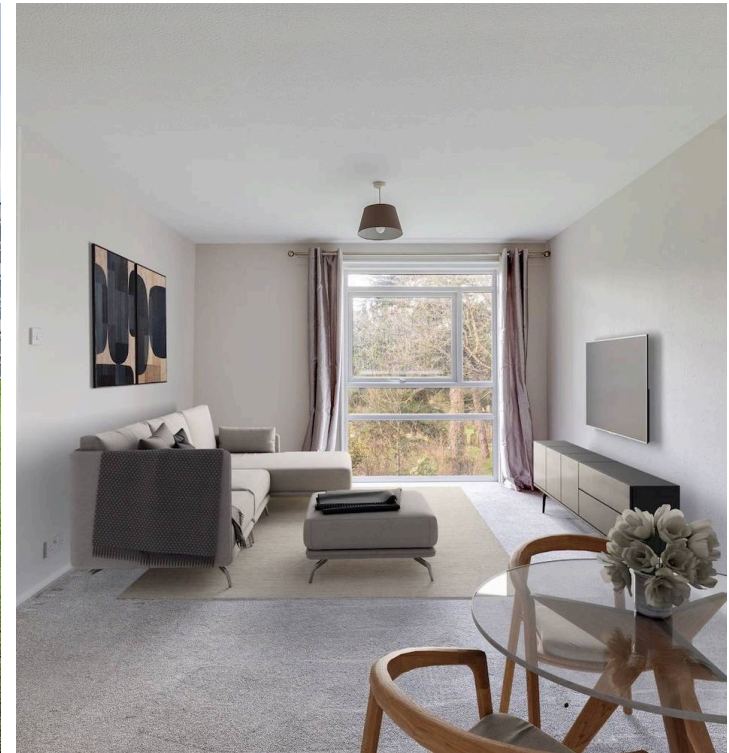

# 29 Powells Orchard

Handbridge, Chester

Council Tax band: B

Tenure: Leasehold

EPC Energy Efficiency Rating: D

EPC Environmental Impact Rating:

- Chain free
- Two bedroom apartment
- Sought after location of Handbridge, Chester
- Off road parking
- Option to rent garage due to availability
- Great first time purchase or investment