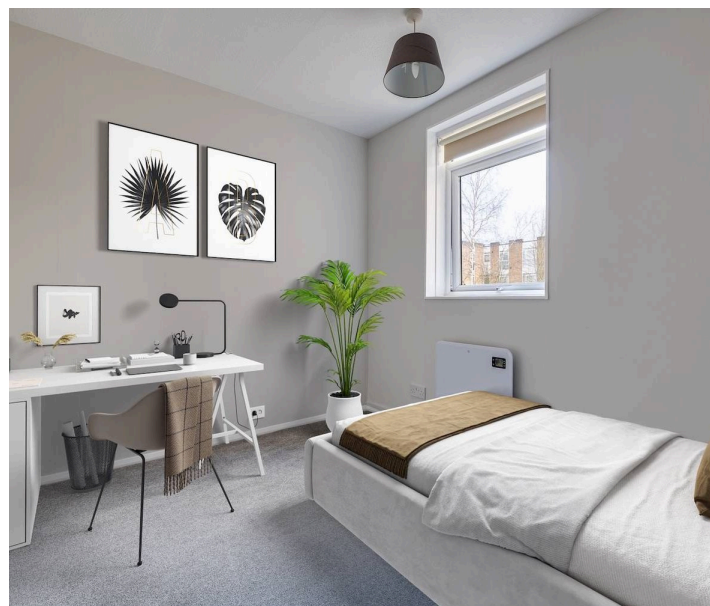

## 29 Powells Orchard

Handbridge, Chester

Council Tax band: B

Tenure: Leasehold

EPC Energy Efficiency Rating: D

EPC Environmental Impact Rating:

- Chain free
- Two bedroom apartment
- Sought after location of Handbridge, Chester
- Off road parking
- Option to rent garage due to availability
- Great first time purchase or investment